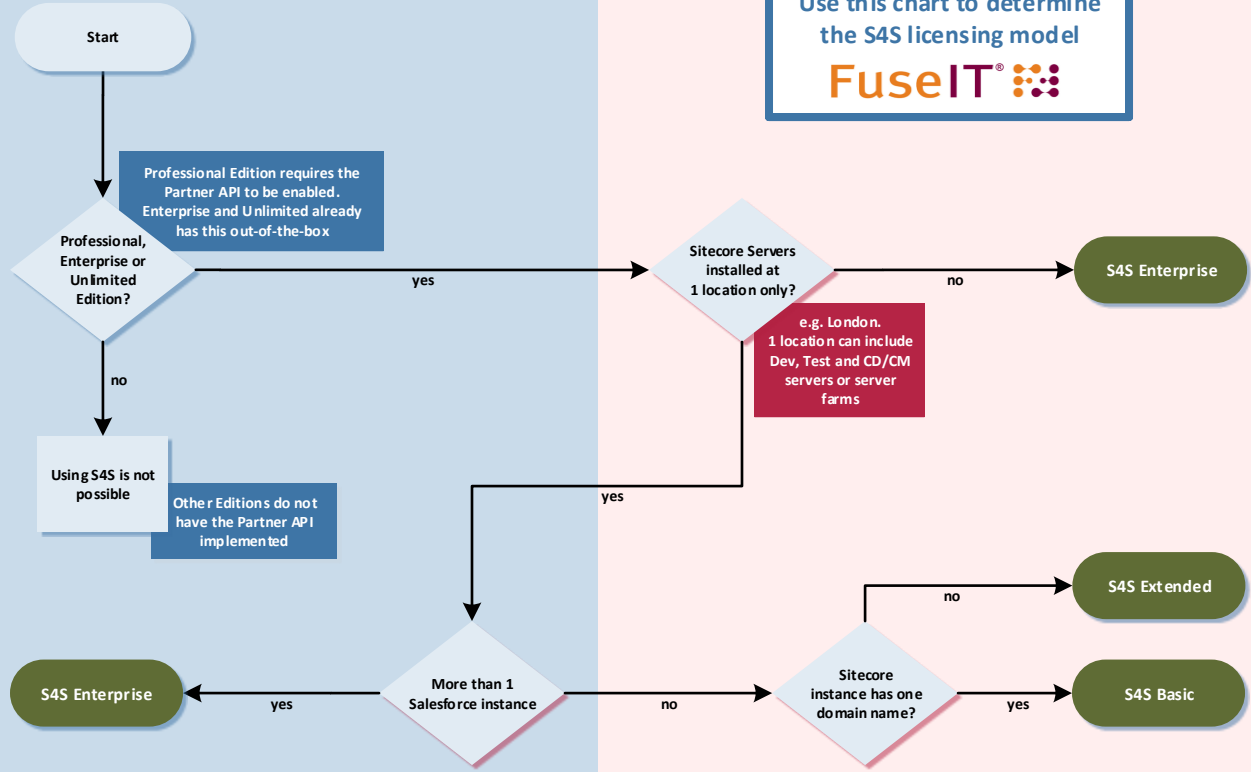

# Salesforce

# Sitecore

Use this chart to determine the S4S licensing model  
**FuseIT** 

- S4S Options**
- S4S Base Functionality**
    - S4S Core
    - Sitecore form mapping wizard
    - Push Sitecore analytics to Salesforce
    - Security Connector
    - List Builder to import Salesforce leads and contacts to Sitecore
  - Optional Module 1**
    - Personalization of Sitecore from Salesforce
  - Optional Module 2**
    - S4S Now for live call support
  - Optional Module 3**
    - S4S EXM for Sitecore Email Experience Manager